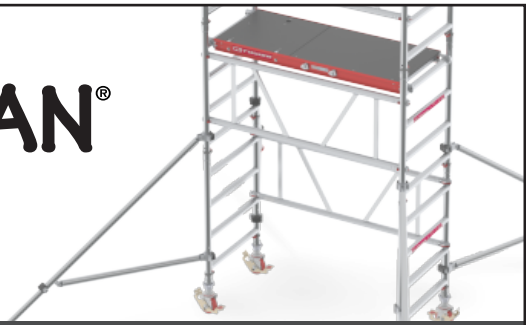

TALISMAN®
Hire

MITOWER⁺

1 Person Quick-Build Rolling Tower

The MITOWER PLUS only requires one person to assemble. The platform can accommodate one to two people at a time.

The rolling tower is compact and easy to transport when disassembled. Step by step, the smart design enables you to assemble the tower safely up to a height of 8 meters.

Platform girders and unique suspension mechanism give you maximum grip and simplify the assembling process. Double guardrail braces, a handy claw system and double brake castors make the light weight aluminium scaffold the most stable in its type.

Application:

- Reaching difficult heights
- Reaching elevated work zones

Specifications:

- Platform height - 6m
- Working height - 8m
- Weight - 168kg
- Maximum load - 240kg (2 persons with tools)
- Trolley Size - 127 x 83 x 158cm (L x W x H)

Features:

- Single person assembly & disassembly in only 10 minutes
- Fits through a standard single door
- Compact and easy transport
- Strong and stable
- Safety all the way to the top step
- Manufactured from super-light, super strong aluminium